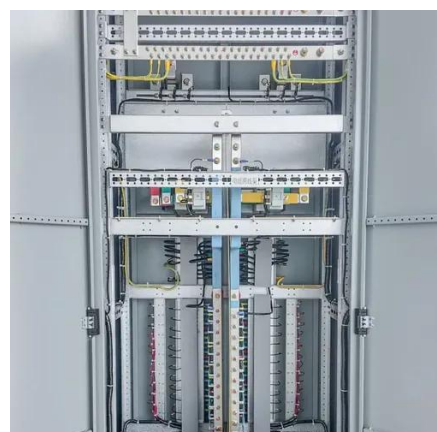

[Xtreme 42U IP54 Server Racks 600mm Wide 1000mm Deep](#)

A 42U IP54 server rack for applications requiring an 600mm wide by 1000mm deep cabinet with an internal depth of 870mm with ingress protection to protect servers and IT networking ...