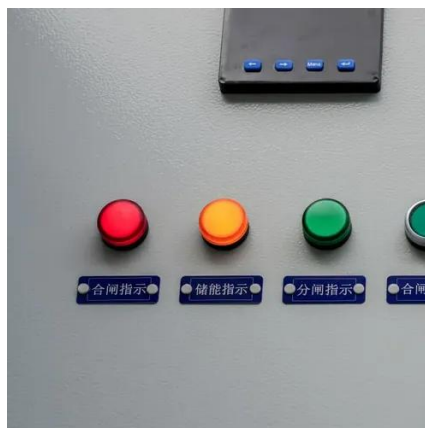

A: We are a professional supplier of Huawei, Emerson and ZTE power supply modules, embedded power systems and rectifier modules with original packaging and technical service ...

Base Station Cabinets

Base Station Cabinets to convert mobile radios into desktop base stations.