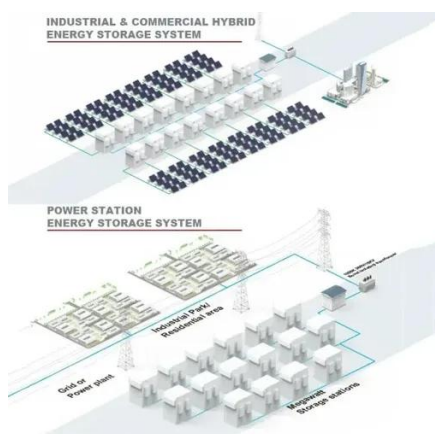

[Communication Base Station Energy Solutions](#)

With the expansion of global communication networks, especially the advancement of 4G and 5G, remote communication base stations have become increasingly critical. Many remote areas ...

[Rath 1000 Power Supply with Battery Backup](#)

This system features a lockable base station cabinet and two-way communication utilizing one dedicated phone line. With one pair of wires between the call box and distribution module, ...