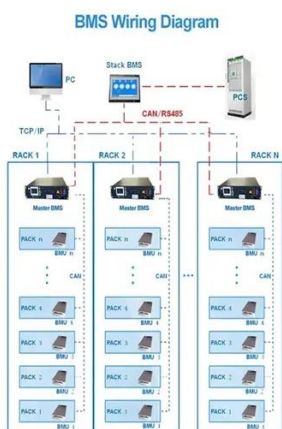

FLEXIBLE SETTING OF MULTIPLE WORKING MODES

[45RU Server Racks , 45RU Data Cabinet , 45RU Full Height Server Racks](#)

4Cabling have a great range of quality 45RU Full Height Server Racks & 45RU Full Height Data Cabinets. Choose from 600mm or 800mm wide by 800mm, 900mm or 1000mm deep. All free ...

[Huawei ITS1000M Outdoor Communication Cabinet Base Station](#)