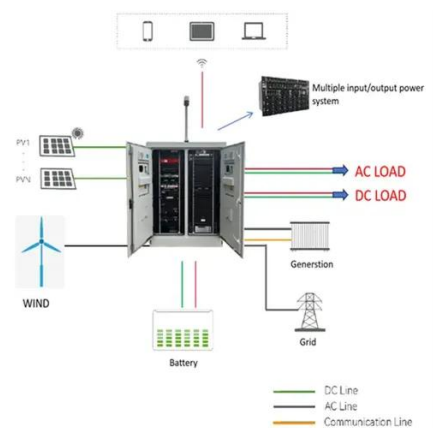

[Jdsolar Indoor & Outdoor Bess Battery Energy ...](#)

Founded in 2005, JSD Solar is a trusted manufacturer and global supplier of advanced solar energy systems for residential and commercial ...