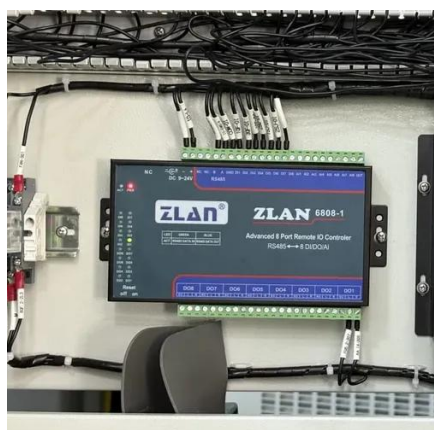

[Commercial and Industrial Energy Storage Cabinet BESS , Anern](#)

All-in-One Design: Compact, pre-assembled solution for easy deployment and reduced installation time. High Scalability: Modular architecture allows for flexible capacity expansion. Robust ...