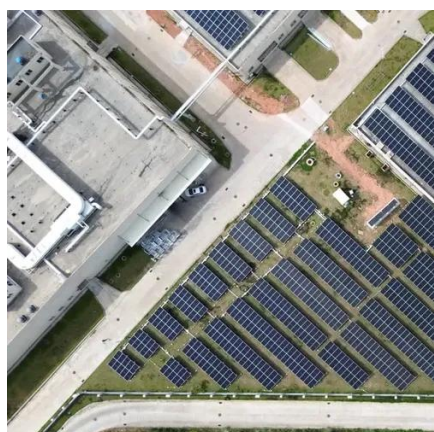

[S30 Outdoor Cabinet BESS 1](#)

All-in-one design and highly integrated. Modular design with different optional parts. Parallel installation side-by-side or back-to-back. S30 Outdoor Cabinet BESS is for Commercial and ...

[Commercial and Industrial Energy Storage Cabinet](#)

...

All-in-One Design: Compact, pre-assembled solution for easy deployment and reduced installation time. High Scalability: Modular architecture ...