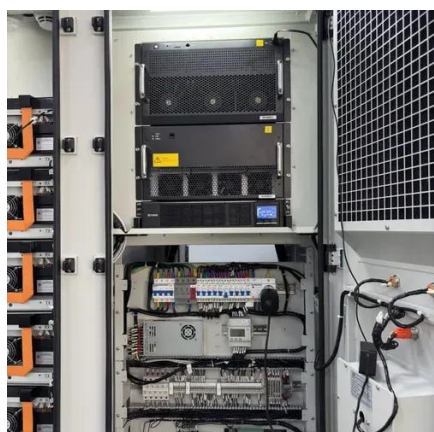

Outdoor BESS Cabinet & Container 100kwh All In One Outdoor Lithium Ion Battery Cabi 200kwh All In One Outdoor Lithium Ion Battery Cabi Liquid Cooling 125KW 261kwh PCS All In One ...

[BESS . Battery Energy Storage Systems . Residential, ...](#)

The Battery Energy Storage Systems (BESS) offers high-efficiency power conditioning capabilities for demand management, power dispatch, renewable energy smoothing, etc. The ESS ...

[ZYC SIMPO ProE Outdoor Battery Cabinet . BESS Installation for ...](#)

Learn how to install the ZYC SIMPO ProE Outdoor Battery Cabinet, a reliable Battery Energy Storage System (BESS) designed for commercial and industrial (C& I)

[Pre-engineered Battery Energy Storage System](#)

The NEMA3R cabinet BESS with built-in HVAC/transformer/aux power is compatible with most lithium-ion battery systems based on 90-280Ah ...

[Outdoor Battery Energy Storage (Multi cabinet) - Enetek Power](#)