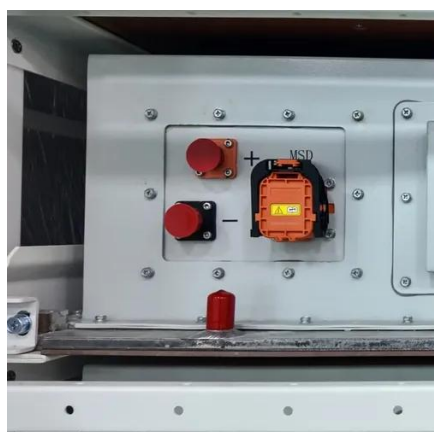

Outdoor telecom 19" rack cabinet Storm Series IP66 enclosure, designed to be placed in outdoor areas, protecting the rack electronic equipment needed for lighting, signage, video ...