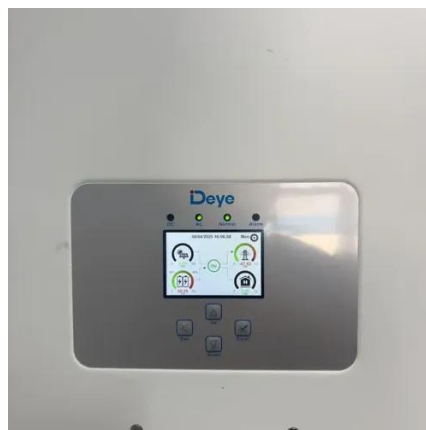

Battery

BatterySKU : LVL 15.4Kwh -51.2V AED 23000.00

[Outdoor IP66 Metal Steel Battery Enclosure Cable](#)

CNTCE outdoor telecom cabinet are constructed to ...

[Pylontech Battery Cabinet](#)

IP66 Floor Mounted Cabinet - 32RU Outdoor Cabinets (Grey, galvanized steel, 3-point locking) (Fits up to: Pylontech US2000 x 12, UP2500 x 10, US3000 x 8 + LV-HUB x 1) Requires Battery ...