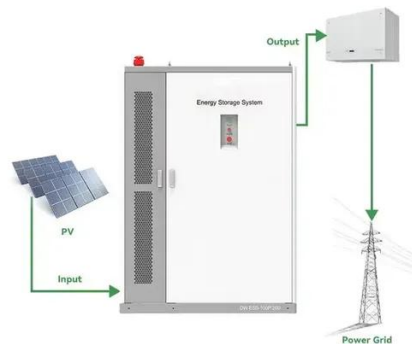

48U Server Cabinets/Racks , Comms Express

Datacel 48u 800mm (w) x 1200mm (d) Data Centre Cabinet This server rack is built to order and therefore is non-returnable. This Datacel Data Centre ...

[42U Server Rack Cabinet 800mm Wide x 1200mm](#)