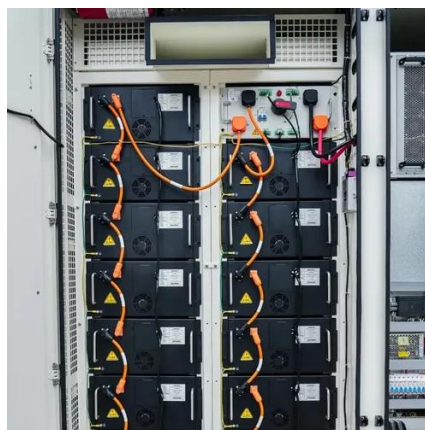

Serveredge Free Standing Fully Assembled rack Cabinets are a perfect solution for securely storing your high-density server & standard rack ...