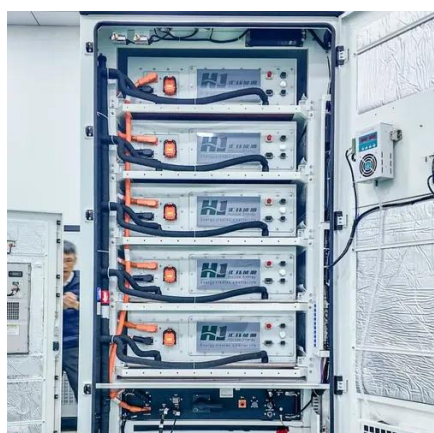

48U Server Cabinets/Racks , Comms Express