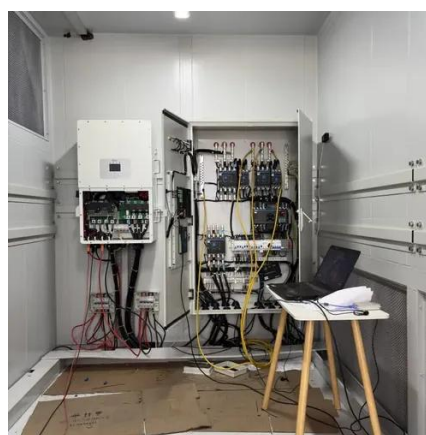

Price inquiry for 30kw outdoor telecom cabinet

[30kw 6U High Efficient Telecom Power System. Module Rectifier ...](#)

High quality 30kw 6U High Efficient Telecom Power System, Module Rectifier System, Rack Mount Telecom Power Solution from China, China's leading product market 6U Telecom ...

[Waterproof Outdoor Telecom Cabinet 24U ...](#)

The outdoor cabinet is one compartment cabinet for installing 19" telecom equipments. The cabinet cooling use air conditioner and fan, to ensure ...

[Outdoor Telecom Power Cabinets](#)

Shop high-quality outdoor telecom power cabinets from reliable suppliers. Durable, weatherproof, and equipped with advanced cooling systems for optimal performance.

[Nepal outdoor communication battery cabinet installation ...](#)

Discover high-quality outdoor telecom cabinets, battery enclosures, network server cabinets, and advanced cooling solutions from Tianjin Huanyu Zhike Technology Co., Ltd.