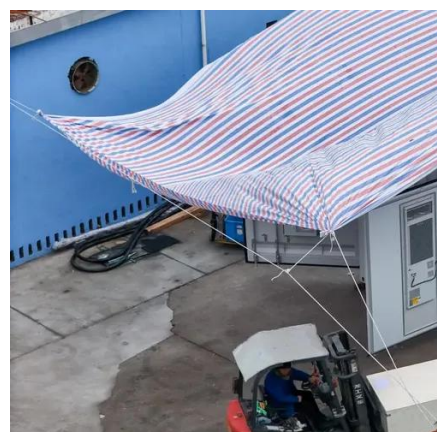

Price inquiry for 30kw outdoor telecom cabinet

[30kw 6U High Efficient Telecom Power System. Module Rectifier ...](#)

High quality 30kw 6U High Efficient Telecom Power System, Module Rectifier System, Rack Mount Telecom Power Solution from China, China's leading product market 6U Telecom ...

[Waterproof Outdoor Telecom Cabinet 24U ...](#)

The outdoor cabinet is one compartment cabinet for installing 19" telecom equipments. The cabinet cooling use air conditioner and fan, to ensure ...

[Outdoor Telecom Power Cabinets](#)

Shop high-quality outdoor telecom power cabinets from reliable suppliers. Durable, weatherproof, and equipped with advanced cooling systems for optimal performance.

[Nepal outdoor communication battery cabinet installation ...](#)

Discover high-quality outdoor telecom cabinets, battery enclosures, network server cabinets, and advanced cooling solutions from Tianjin Huanyu Zhike Technology Co., Ltd.