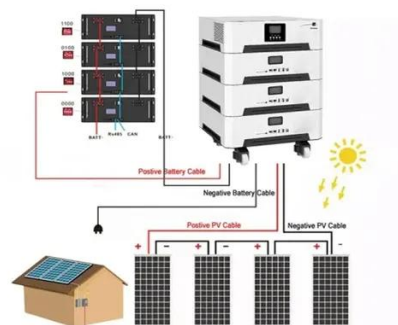

Discover AZE's premium outdoor enclosures designed for superior weatherproof protection and NEMA-rated durability. Perfect for industrial equipment, electrical cabinets, and outdoor ...

[Integrated Outdoor Telecom Cabinet Manufacturers](#)

Our outdoor telecom cabinets can stand harsh environment and offer full protection for power management systems, telecom base stations, etc. If you need an outdoor telecommunication ...

[Telecom Power Panel 30kW Rectifier Power and Solar Power ...](#)

ESTEL's customizable hybrid energy telecom power cabinet mainly consists of outdoor cabinet, telecom power system, power distribution unit, cooling system, and environment monitoring unit.

The structure and cost of telecom cabinets