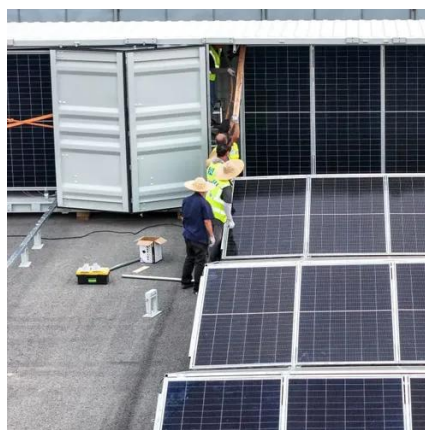

[Floor-Mounted Cabinet Energy Storage: 100-500kwh Outdoor Telecom ...](#)

Application: PV Supporting Energy Storage
Installation: Cabinet Floor-Mounted Energy
Capacity: 100kWh-500kWh Power Configuration:
100kW-250kW Cycle Life: 8000 Cycles (80%DOD)
...

[Outdoor Telecom Cabinet , Outdoor Telecom Enclosures , Cube Cabinet](#)

Explore Charles Industries' Outdoor Telecom Cabinets & Enclosures for secure, durable protection of telecom equipment in outdoor environments. Enquire now!