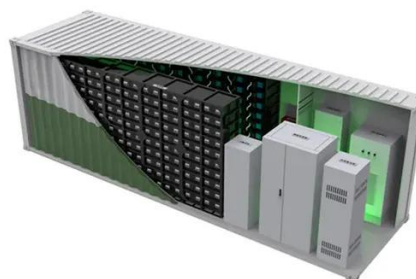

[NavePoint 42U Server Cabinet 1000mm Deep with Locking ...](#)

The 42U NavePoint Commercial Series cabinet combines heavy-duty construction with adjustable cage nut rails, ensuring easy equipment access and adaptability for high ...