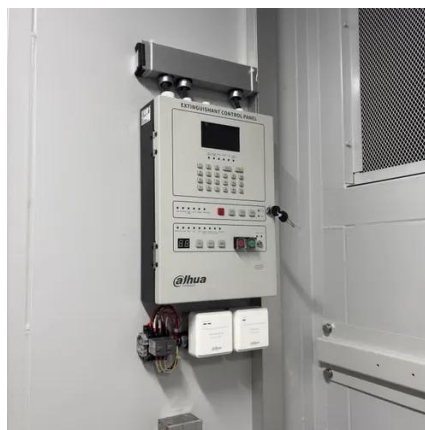

[NavePoint 42U Server Rack Cabinet, 1000mm depth, Cable ...](#)

The 42U NavePoint Commercial Series network server cabinets have capacity and quality --everything it takes to get the job done right for your high-density applications that rack and ...