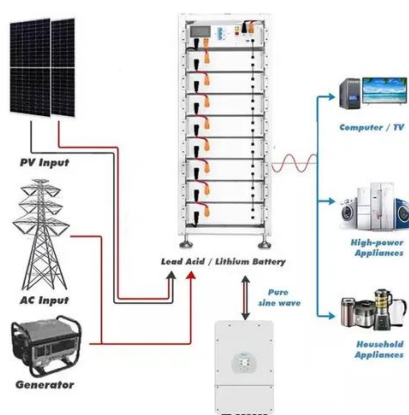

Introducing the RAISING ELECTRONICS 42U Rack Mount Internet/Network Data Server Cabinet Enclosure 1000mm 39inch Deep with Server Fan. This high-quality server cabinet is perfect for ...

[15U 1000mm Depth Rack-mount Server Cabinet](#)

WN Series Cabinet is built with high-quality aluminum/steel structures. With vented doors and cooling fans, WN series provides excellent air circulation for servers and other devices. ...

[NavePoint 42U Server Cabinet 1000mm Deep with Locking ...](#)

The 42U NavePoint Commercial Series cabinet combines heavy-duty construction with adjustable cage nut rails, ensuring easy equipment access and adaptability for high ...

[27U Server Cabinets/Racks , Comms Express](#)

Explore the range of 27U Server Cabinets/Racks available at Comms Express, Networking Reseller - Free Delivery Available To Buy Online ...

[42U Racks , 42U Server Cabinets , Server Room Environments](#)