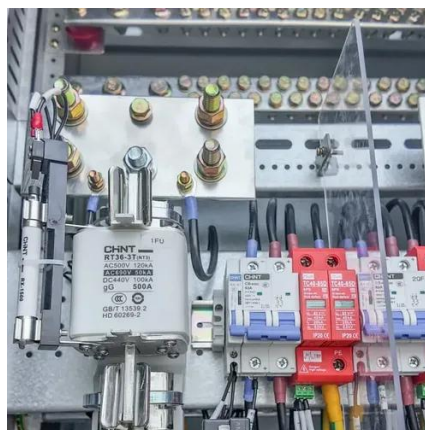

The WEN Power Station generates up to 2000 surge watts and 1000 rated watts of power, making it a safe and reliable backup power source for sporting events, camping, long road trips, and ...

[The 10 Best Portable Power Stations in 2025 Tested](#)

Discover the 10 best portable power stations in 2025 tested for home, camping, RVs, and emergencies. Compare features, capacity, and ...