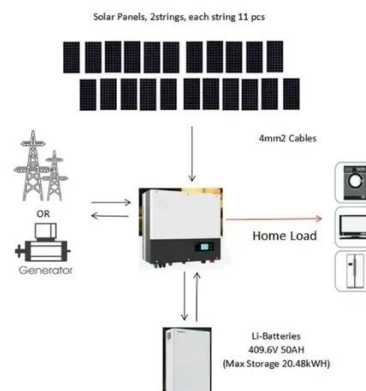

[Pole-type base station energy cabinet](#)

The internal integrated lithium battery has the guarantee ability of backup power supply; With intelligent power-off function, remote control of each branch output on-off function;

[Desktop Power Supply and Cabinet for Rugged Mobile Radios](#)