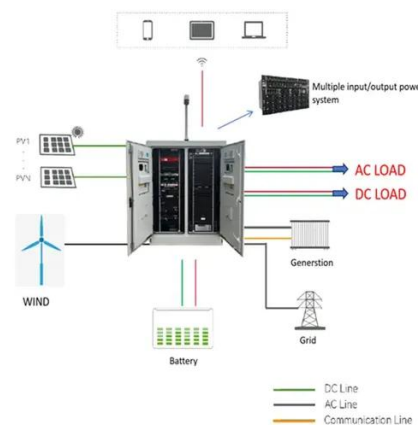

42u rack cabinet

Search Newegg for 42u rack cabinet. Get fast shipping and top-rated customer service.