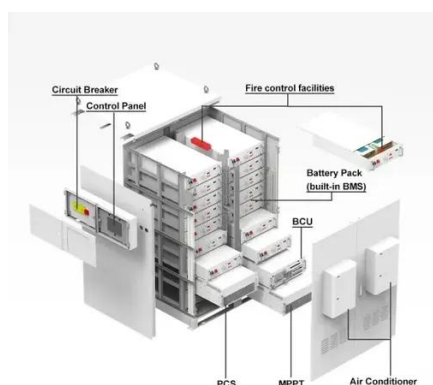

Portugal 5g base station communication cabinet 125kwh