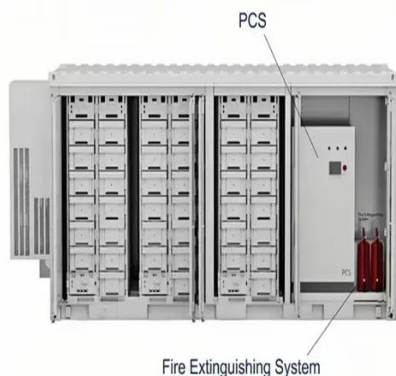

[20 Best Portable Power Station Comparison for 2026](#)