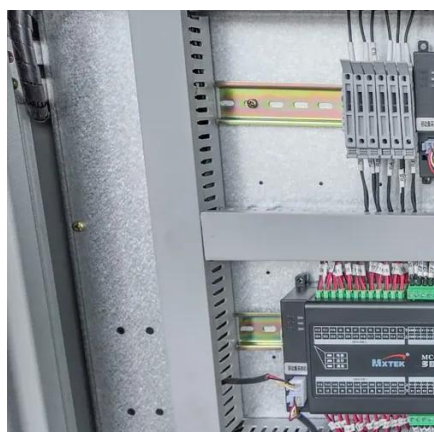

Outdoor Telecom Cabinets , Outdoor ...

Outdoor telecom cabinet provides an outdoor environment and security for wireless comms or wired network sites. It is made of metal or non-metal ...