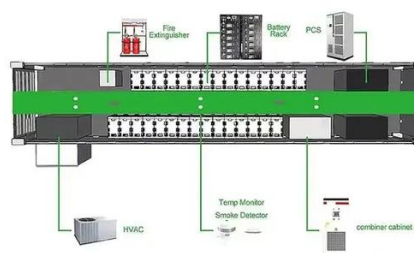

Power Supplies in the World . Miki Pulley

Power Supplies in the World is provided.* The actual voltage may differ from the one above in some regions and cities even in the same country.
* The standard voltage in the US and ...