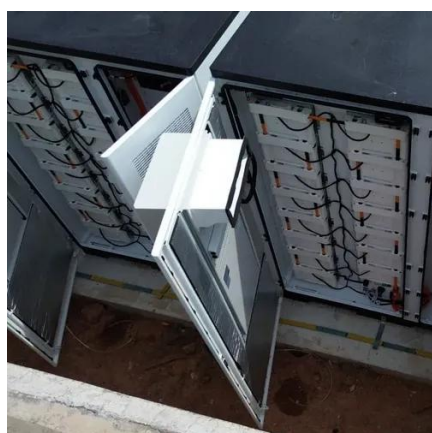

[42U Rack Mount Network Server Cabinet](#)

The 42U rack mount cabinet offers a space-efficient 600MM depth, maximizing storage without occupying excessive floor space, making it ideal for tight environments.

[37U Server Enclosure / M6 Rails / 600mm x ...](#)