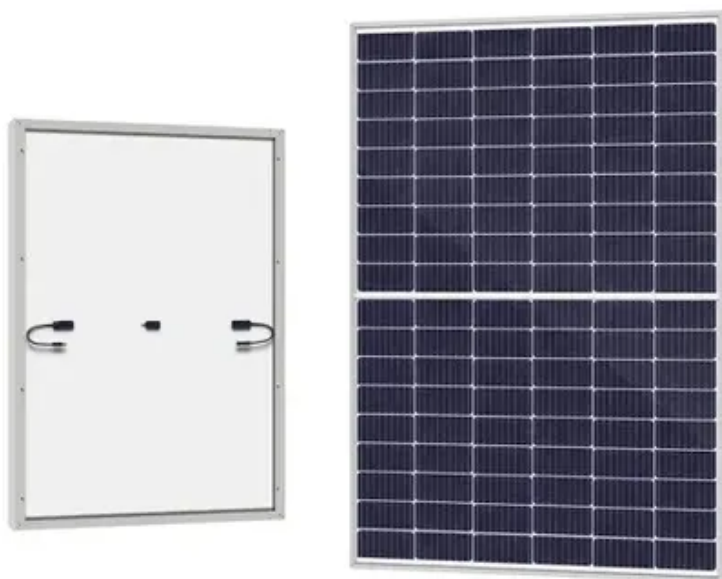

Philippine industrial server rack 600mm deep

Philippine industrial server rack 600mm deep

[Xtreme 24U IP54 Server Racks 600mm Wide 600mm Deep](#)

The Xtreme 24U IP54 Server Rack is a 24U high, 600mm wide and 600mm deep free standing server rack from Server Room Environments for use in industrial computer rooms, datacentres ...

[Xtreme 15U IP54 Server Racks 600mm Wide 600mm Deep](#)

The Xtreme 15U IP54 Server Rack is a 15U high, 600mm wide and 600mm deep free standing server rack from Server Room Environments for use in industrial computer rooms, datacentres ...