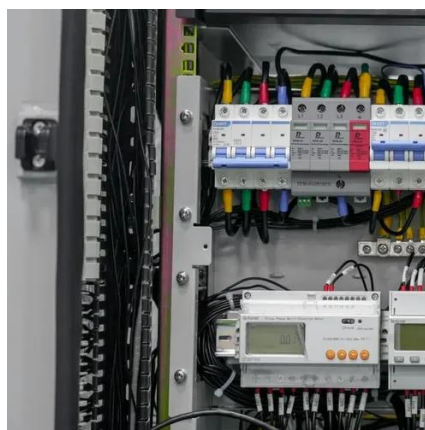

[Outdoor Telecommunication Enclosures](#)

Damage-resistant and reliable outdoor enclosures are key for outdoor telecommunication applications from cell tower sites and fiber optic ...

[The Ultimate Guide to Outdoor Enclosures: ...](#)

Whether you're in the telecom, industrial, or power distribution sector, finding the right outdoor enclosure can make all the difference in ...