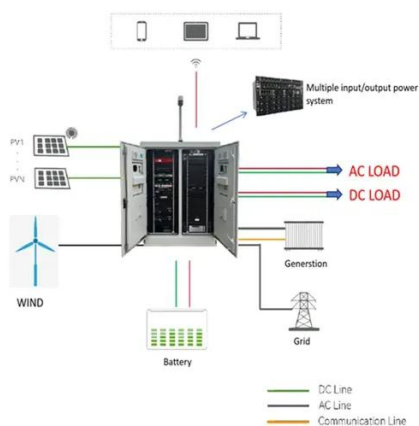

Explore the natural beauty of the Brandywine Valley -- or play a fun, competitive game with friends. However you choose to get active, Greater Wilmington has plenty of options for you.