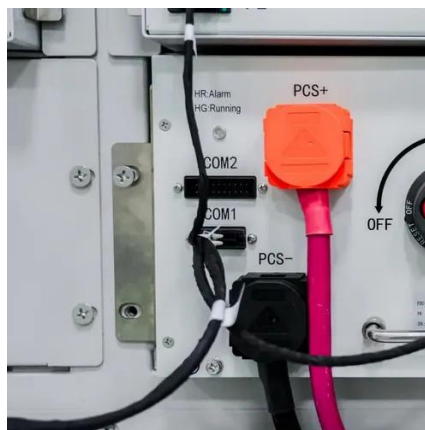

Cytech specializes in the production of outdoor cabinets and Thermal Management products, including cabinet air conditioners, heat exchangers, combo aircon with hex, liquid cooling ...

[Telecom enclosure, Outdoor telecom cabinet, Telecom outdoor cabinet](#)

Telecom outdoor equipped cabinets and enclosures. We offer a variety of products, such as telecom outdoor cabinet and enclosures.