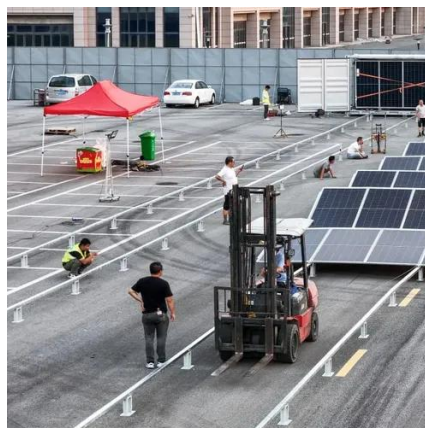

[Weatherproof Outdoor Electrical Enclosures](#)

Discover AZE Telecom's weatherproof outdoor electrical enclosures and durable outdoor cabinets. Protect your electrical and telecom equipment ...