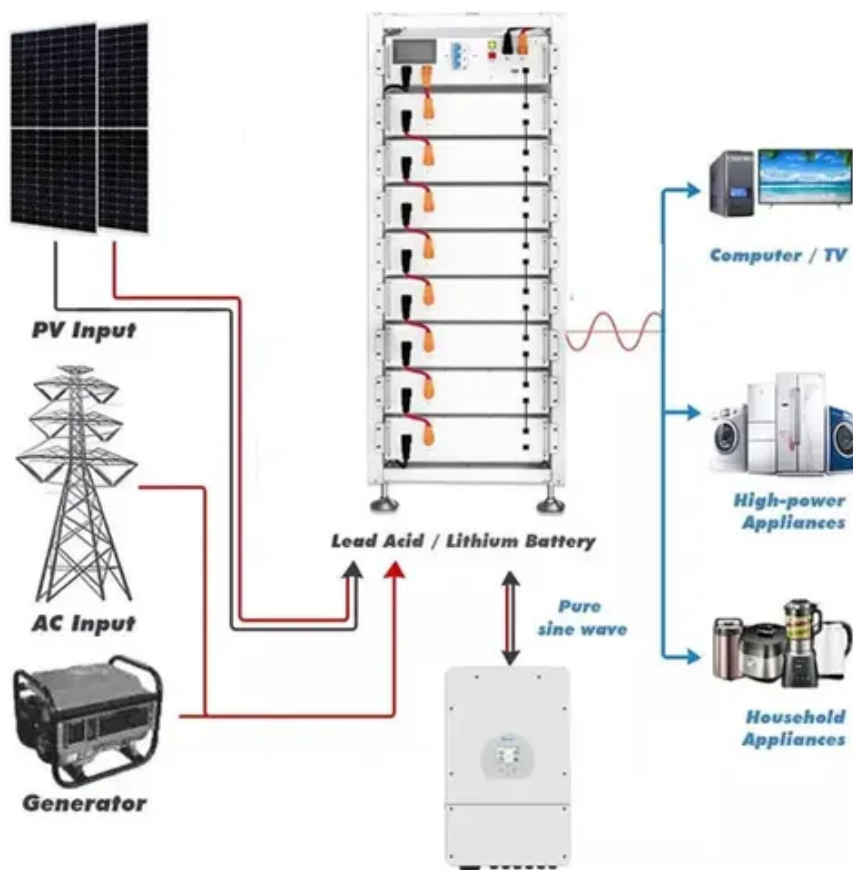

Nukua Lofa IP55 Outdoor Cabinet Long-lasting Type

Nukua Lofa IP55 Outdoor Cabinet Long-lasting Type

[NUKU ALOFA INDUSTRIAL AND COMMERCIAL ENERGY STORAGE CABINET](#)

Liquid-cooled mobile energy storage cabinet What is pcs-8812 liquid cooled energy storage cabinet?PCS-8812 liquid cooled energy storage cabinet adopts liquid cooling technology with ...