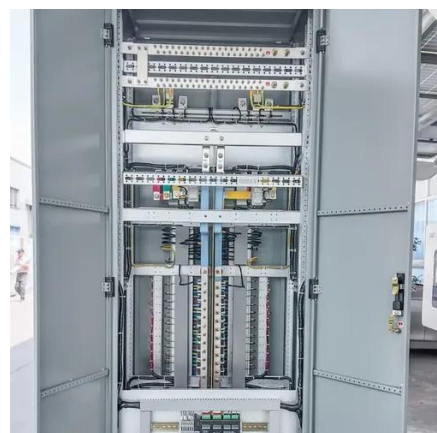

[MANUFACTURING ENERGY STORAGE NUKU ALOFA](#)

Nuku alofa Solar Energy Company System Manufacturer Where is Nuku alofa?Nuku alofa is the capital city of the Kingdom of Tonga and has a population of over 24,000. It is the ...