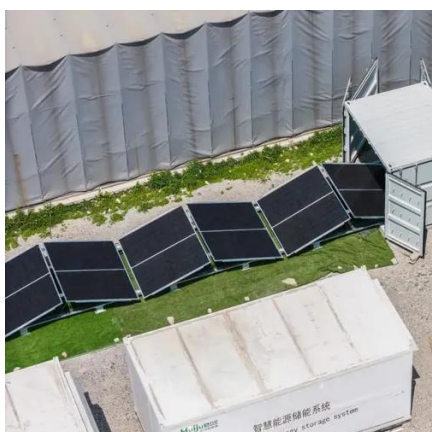

[NUKU ALOFA ENERGY STORAGE LITHIUM BATTERY](#)

How does a battery energy storage system work? Industrial and commercial battery energy storage systems can automatically switch to storage energy during a power outage without ...