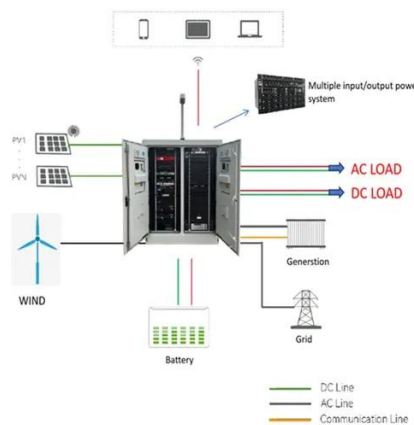

Build waterproof IP67-rated charging docks for outdoor delivery robots. Learn how to design safe, efficient, and rugged smart charging infrastructure