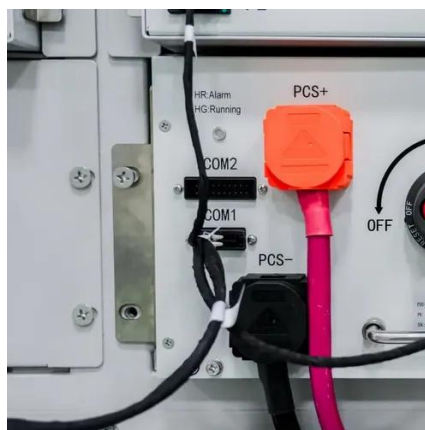

Natron's sodium-ion batteries offer superior reliability and industry-leading lifecycle capacity and require minimal maintenance when ...

[Uninterruptible Power Supply \(UPS\) Backup ...](#)

Arimon uninterruptible power supply (UPS) backup battery cabinets are available for either front access batteries or top terminal ...