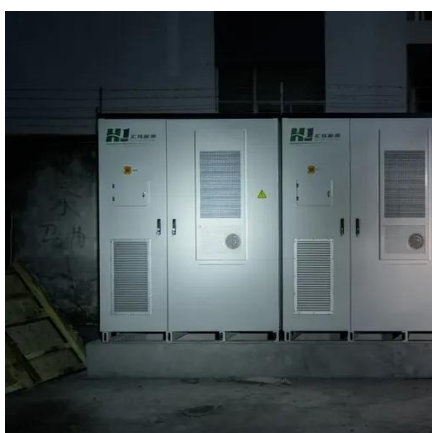

[Outdoor power cabinet](#)