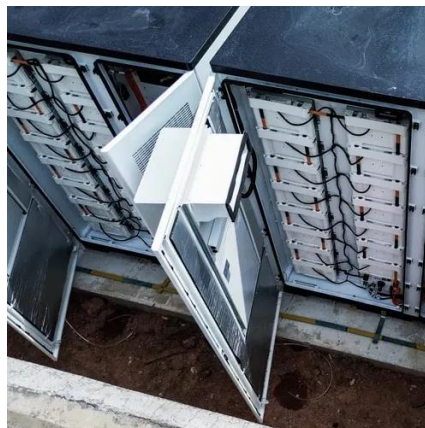

Search for used new energy experimental battery cabinet. Find Laboao, Perfect, and TMAXCN for sale on Machinio.