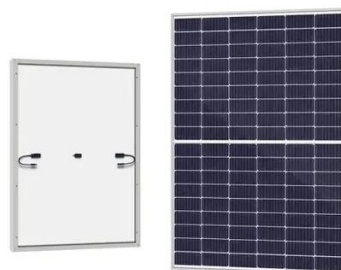

[A New Energy Battery Lightweight Network Based on YOLOv8](#)

With the rapid development of the new energy battery industry and the increasing demand for intelligent management systems, higher requirements for efficient and low ...

[Liquid-cooled Energy Storage Cabinet-Commercial](#)

CHAM has been focus on new energy core technology for 20 years, providing customized products and services to customers with its professional pre-sales and R& D teams.