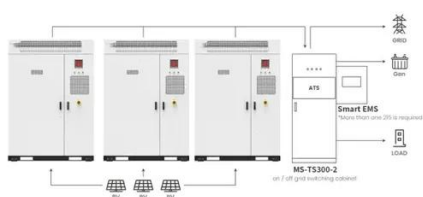

Application scenarios of energy storage battery products