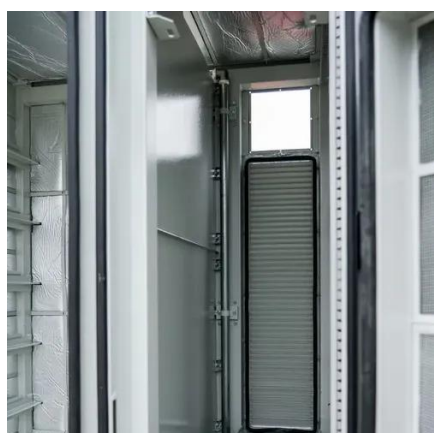

[PHOTOVOLTAIC ENERGY STORAGE CABINET NAURU LITHIUM BATTERY](#)

Liquid-cooled energy storage lithium iron phosphate battery station cabinet Ranging from 208kWh to 418kWh, each BESS cabinet features liquid cooling for precise temperature control, ...

[Revocable Consent for Electric Micromobility Device Battery ...](#)