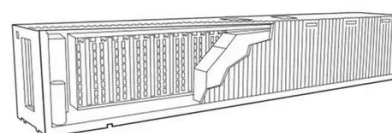

[What Are Battery Rack Cabinets and Why Are They Essential?](#)

Battery rack cabinets are secure, organized, and often climate-controlled enclosures designed to safely store, protect, and charge multiple batteries, especially lithium ...