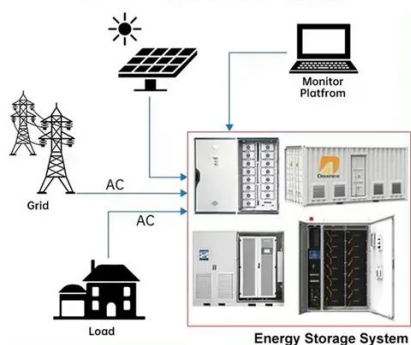

DISTRIBUTED PV GENERATION + ESS

Customized Lithium-Ion Battery Storage Cabinets, Wesgar