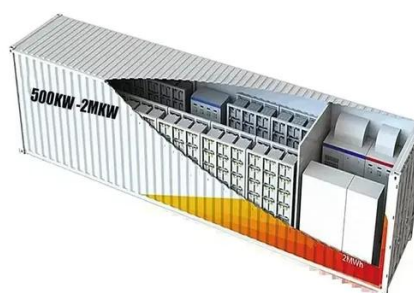

Energy storage cabinet battery 23a12v What type of battery is a 23A 12V battery? A 23A 12V battery is an alkaline specialty battery, designed for remote control purposes. It is widely used ...