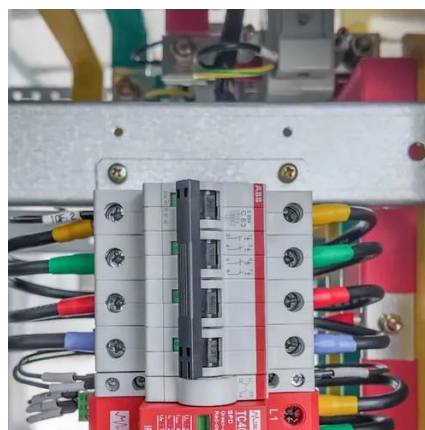

[Conditions for establishing energy storage base stations in Nauru](#)

Discover how cutting-edge energy storage technologies are transforming Nauru's power infrastructure while creating replicable models for island communities worldwide.

[CTECHI 5G Telecom Base Station Battery 48V...](#)

CTECHI 5G Telecom Base Station Battery 48V 50Ah Power System Solution UPS Backup Battery The CTECHI 50Ah 48V LiFePO4 Battery is a high ...