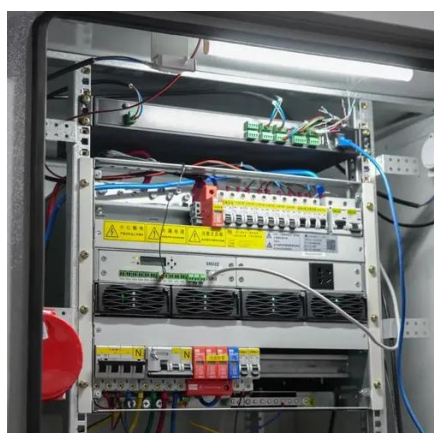

[Solar Battery Enclosure](#)