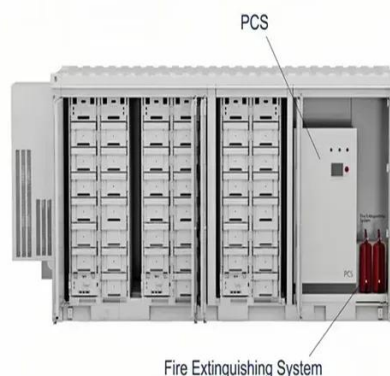

Lithium-Ion Battery Charging Cabinet, Fireproof ...

Buy lithium-ion battery charging cabinet (#CB231703JR) for safe, fireproof storage and charging of your Li-ion batteries. 8-receptacle power strip. All ...