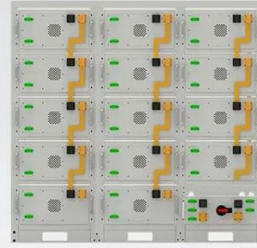

China leading provider of Outdoor Telecom Cabinet and Wall Mounted Telecom Cabinet, Suzhou Langji Technology Co., Ltd. is Wall Mounted ...

Battery String-S224

- 1C Charge/Discharge
- Easy configuration and maintenance
- Power supply can be single battery string or parallel battery strings