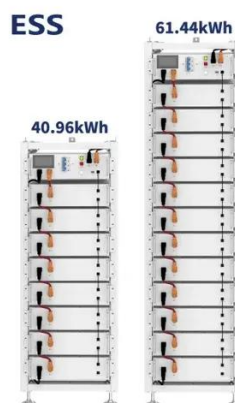

[Energy Storage Enclosures/Cabinets , Modular Design to Meet ...](#)

Our battery storage cabinets are constructed with a modular design, providing optimal flexibility for businesses across various sectors. Our power storage cabinets also adhere to safety and ...

[All-in-One Energy Storage Cabinet & BESS Cabinets , Modular, ...](#)

AZE's All-in-One Energy Storage Cabinet & BESS Cabinets offer modular, scalable, and safe energy storage solutions. Featuring lithium-ion batteries, smart BMS, and thermal ...