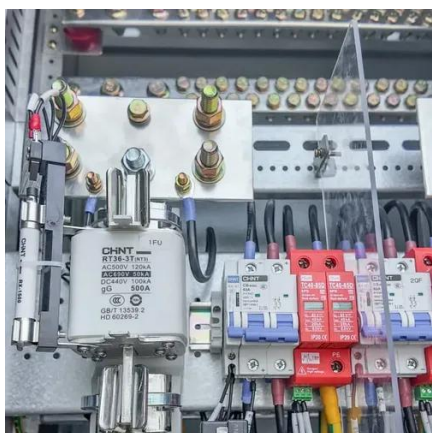

All-in-One Energy Storage Cabinet & BESS
Cabinets , Modular, ...