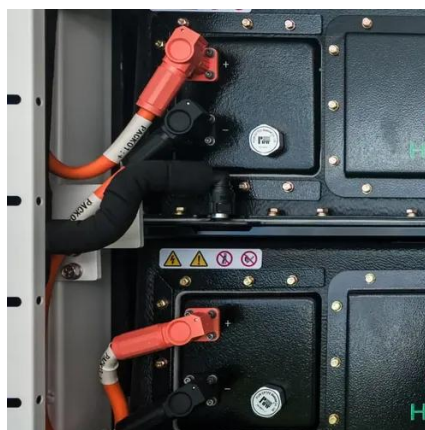

[All-in-One Energy Storage Cabinet & BESS Cabinets , Modular, ...](#)

AZE's All-in-One Energy Storage Cabinet & BESS Cabinets offer modular, scalable, and safe energy storage solutions. Featuring lithium-ion batteries, smart BMS, and thermal ...

[All-in-One Energy Storage Cabinet & BESS ...](#)

AZE's All-in-One Energy Storage Cabinet & BESS Cabinets offer modular, scalable, and safe energy storage solutions. Featuring lithium-ion ...