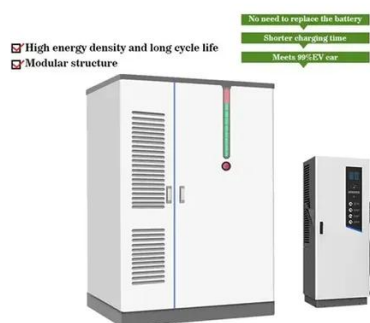

A base station energy storage system is a compact, modular battery solution designed to ensure uninterrupted power supply for telecom base stations. It supports stable operations during grid ...