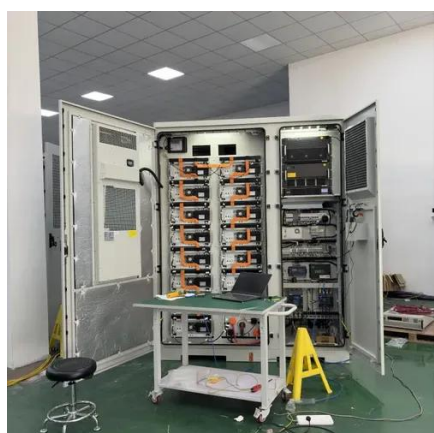

[Why 5G Micro Base Stations Need Smarter Energy Storage ...](#)