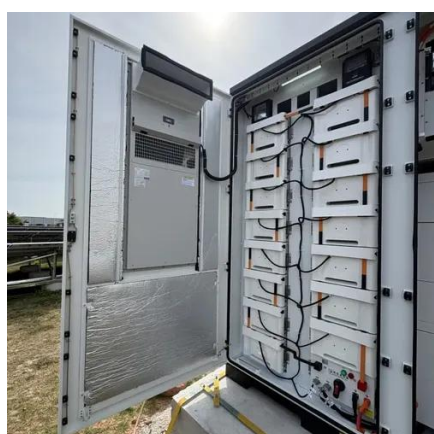

Operating mode that ensures ultra high efficiency while charging the batteries, conditioning the load power factor and ensuring a Class 1 output voltage regulation.