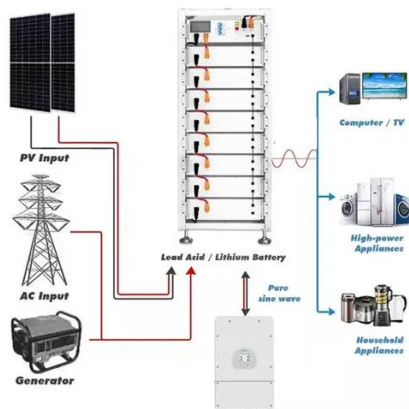

[Uninterruptible Power Supply \(UPS\) Backup ...](#)

Arimon battery cabinets are designed to accommodate battery monitoring solutions from a variety of manufacturers or work with our engineering ...

[12U Modular Open Tower Rack System 600mm Deep , Penn Elcom](#)