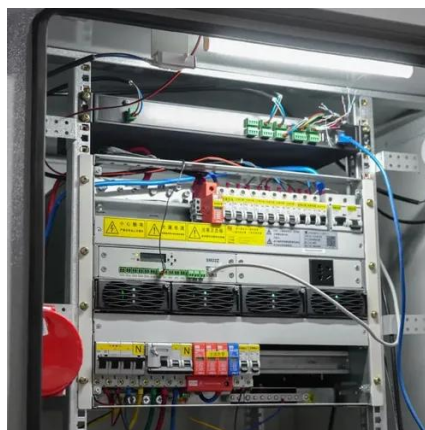

APC Smart-UPS Modular Ultra Frame scalable to 15kW N+1 Rackmount 208/120V. Ships with no power or battery modules.

DPH 15

10" Touch Panel Communication Interface
Ethernet, RS485 Modular battery cabinet
Dimension (W x D x H) 23.62" x 33.46" x 78.74"
(600 x 850 x ...

[Vertiv Liebert® APM2 Modular EBC User Manual](#)

Save these instructions This manual contains important instructions that should be followed during installation of Vertiv™ Liebert® APM2 Modular External Battery Cabinet (EBC) and ...