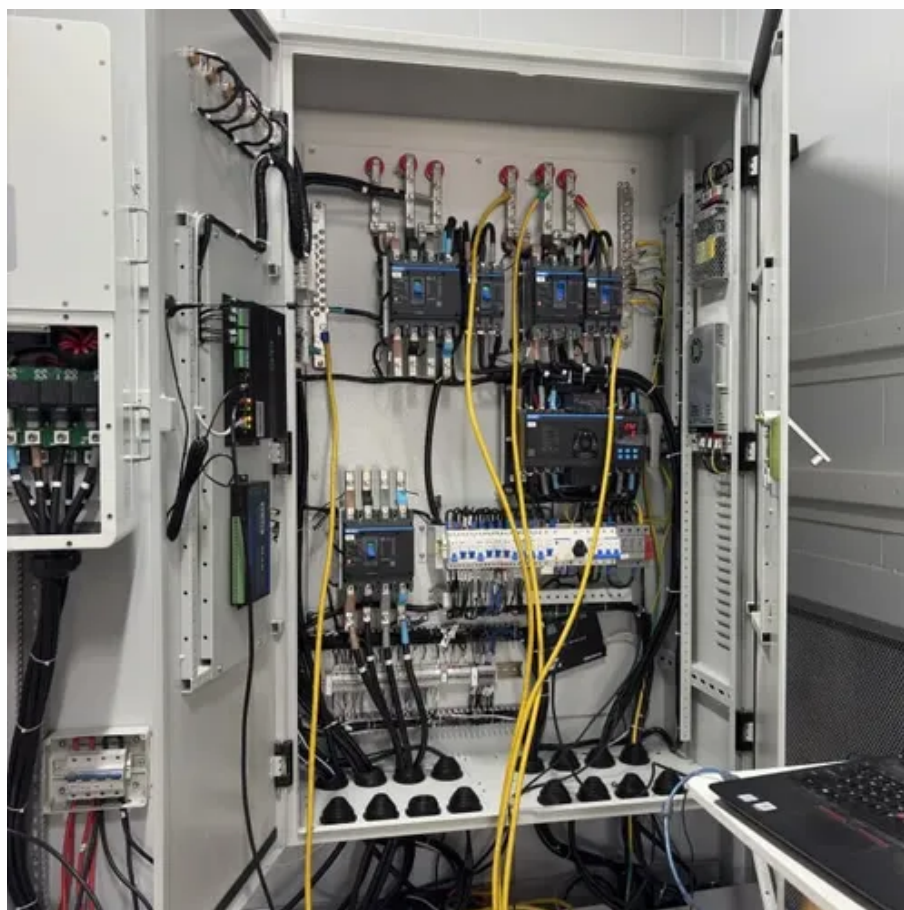

Modular battery cabinet with 15kW used in British hotels