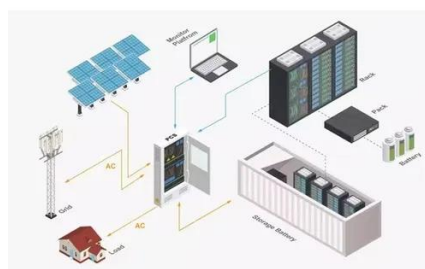

[Battery Module Cabinet Guide: Definition, Uses & Design](#)

A battery module cabinet is a specially designed enclosure that holds and organizes multiple battery modules in one secure place. Think of it as the "home" where ...

SRYLF15KRMT