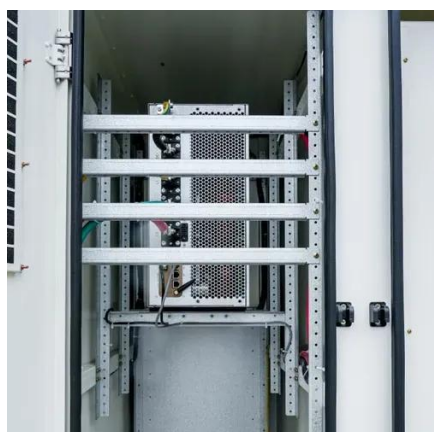

Modular battery cabinet for extended runtime for UPSs with internal batteries. The cabinet is supplied without batteries, so batteries must be purchased ...