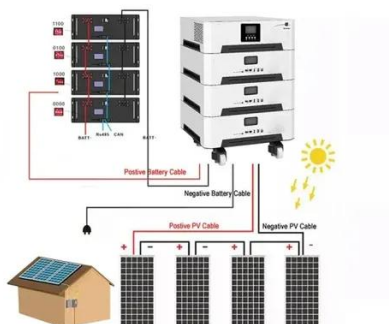

MODULYS XM

Vertical modularity using a modular battery cabinet with hot-swap battery boxes provides scalable power back-up with up to 12 battery strings per cabinet. Horizontal modularity provides very ...