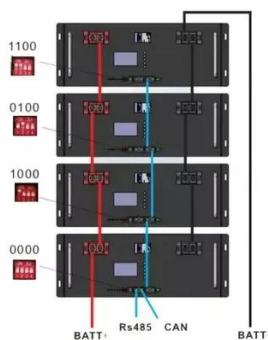

3-Phase Modular UPS

The CyberPower BCT3L9N125 3-Phase Modular UPS Battery Cabinet can hold up to 6 battery modules (BM120V30ATY). These 3-layer units can be configured as stand-alone cabinets, ...

[MODULYS GP UL Unique, fully modular and ...](#)

Unique, fully modular and redundant solution - 3ph/3ph UPS from 25 to 100+25 kVA/kW
Guaranteed continuity and ease of service with fully hot ...