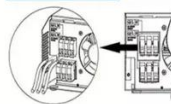

AC input wires

AC output wires

[Custom Outdoor Communication Cabinets](#)

We specialize in high-precision, weatherproof outdoor communication cabinets engineered for extreme conditions. Our custom designs withstand high temperatures (-40°C to ...