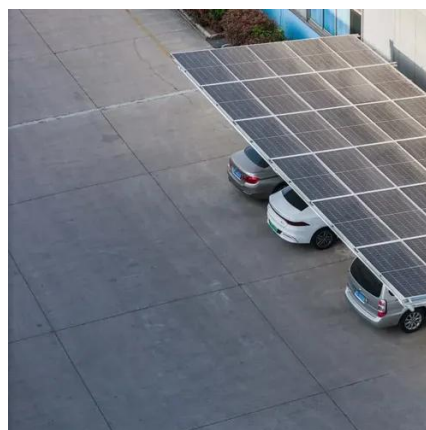

[What Are Outdoor Communication Cabinets and ...](#)

Outdoor communication cabinets protect critical equipment from harsh weather, ensuring reliable performance for ...

[Outdoor Telecom Cabinet , Outdoor Telecom Enclosures , Cube ...](#)

Explore Charles Industries' Outdoor Telecom Cabinets & Enclosures for secure, durable protection of telecom equipment in outdoor environments. Enquire now!