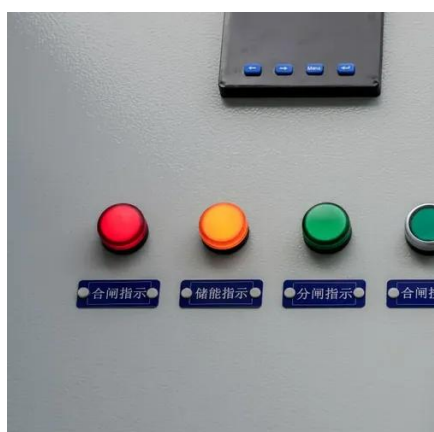

Outdoor communication cabinets and power cabinets are widely used not only in communication base stations but also in outdoor locations such as ...