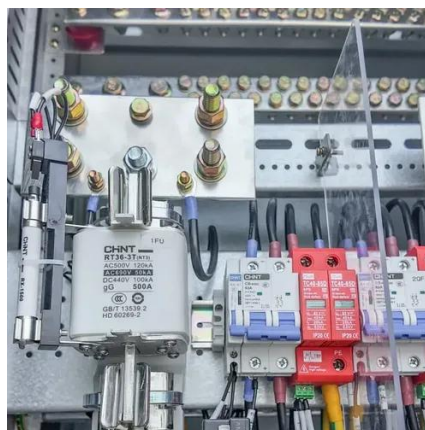

Outdoor communication cabinets feature advanced temperature control systems to prevent overheating or freezing. These ...

[IP55 Outdoor Telecommunication Cabinet , Integrated Outdoor ...](#)

Outdoor integrated cabinet is well suited for power equipment, batteries, telecom gear, all integrated into a robust, economical package. The cabinet contains internal mounting rails, ...