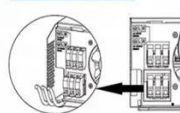

AC input wires

AC output wires

[Custom Outdoor Communication Cabinets](#)

We specialize in high-precision, weatherproof outdoor communication cabinets engineered for extreme conditions. Our custom designs withstand high temperatures (-40°C to ...