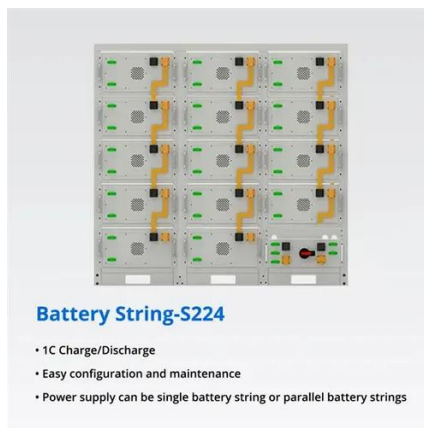

This guide highlights five top-rated power supplies and related hardware that balance high wattage, modular features, and mining-friendly design. Each option is suited for ...