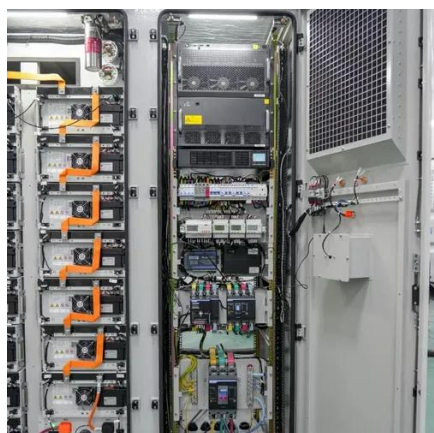

[What is a Mobile Mine Box ?](#)