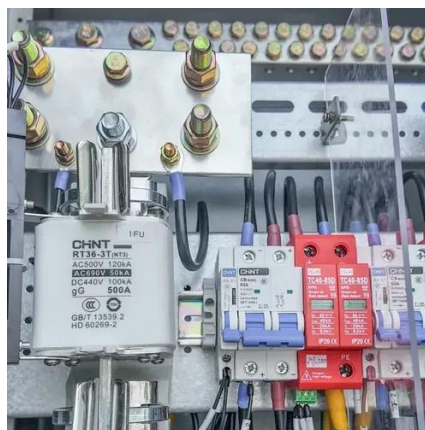

Whether it's for harnessing solar energy more effectively with solar energy storage cabinets or ensuring uninterrupted power, a well-chosen system will serve you efficiently for years to ...

[XING Mobility Unveils High-Power 1MWh ...](#)

With a total energy capacity of 1 megawatt-hour, this compact energy cabinet supports high-power discharge, rapid system response, ...