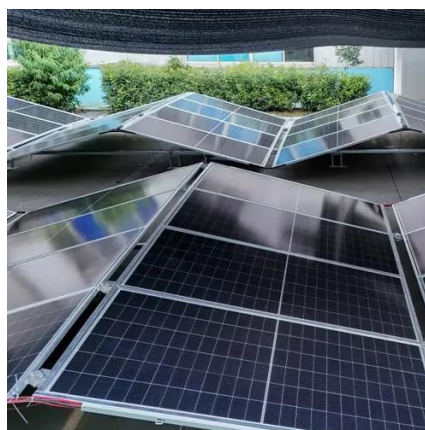

[How to Choose the Right Outdoor Battery Cabinet](#) ...

Compare top outdoor battery cabinets for solar systems. Learn about durability, weatherproofing, and security to choose the best cabinet ...