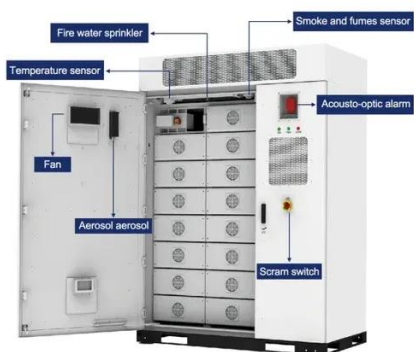

The CNTCE product line incorporates design flexibility to quickly customize dimensions and functionality. When combined with our ...

Crown Elego 8KW IP65

High PV Input Capacity: Supports a maximum PV input power of 14850W for enhanced energy production. Powerful Output: Delivers a rated output ...