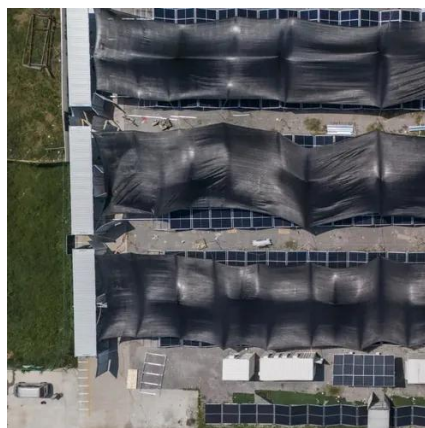

9 prehensive, multi-level battery protection strategies and fault isolation measures to ensure the safety and stability of energy ...

[2MWH Containerized Solar Battery Storage System](#)

Polinovel 2MWh commercial energy storage system (ESS) is tailored for high-capacity power storage, ideal for large-scale renewable energy generation, PV self ...