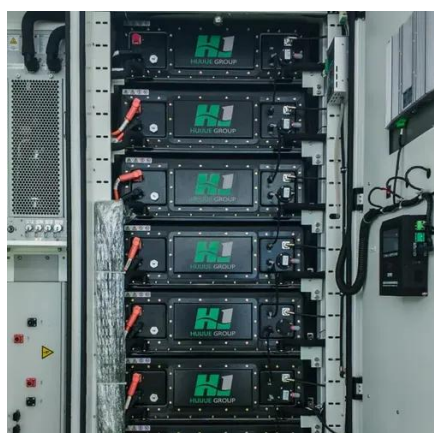

[IP55,IP65,IP66 Outdoor Cabinet with Air conditioner for Solar, ...](#)