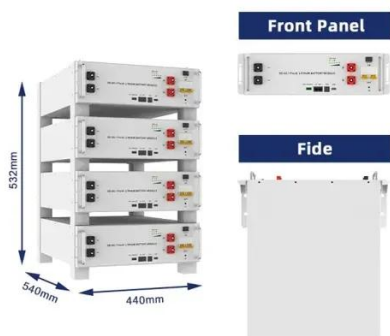

[IP66 Enclosures , IP66 Waterproof Boxes & Cases](#)