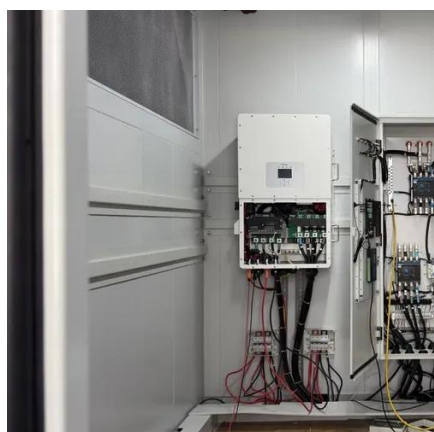

The partially vented frames and two optional AC fans that can be put on the top panel give the wall-mount cabinet excellent air ventilation. Heat-treated glass door provides extra strength ...