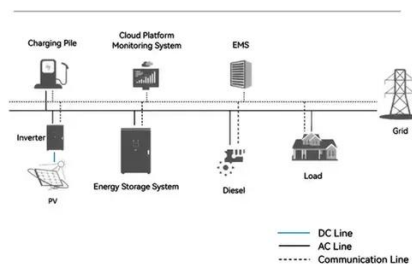

Mfr Part Number: WM660B Features: Sturdy and Rugged Welded Frame Structure Comes Pre-Assembled Excellent Air Ventilation Design with Optional Dual AC Cooling Fans Three Ways, ...

System Topology