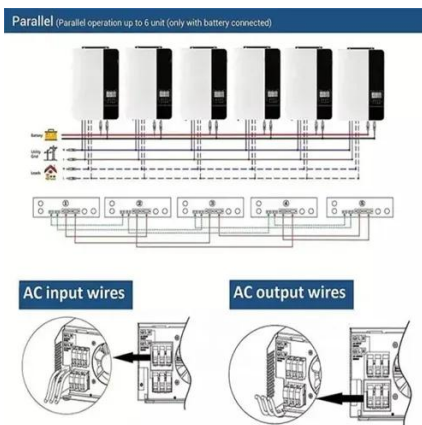

The partially vented frames and two optional AC fans that can be put on the top panel give the wall-mount cabinet excellent air ventilation. Heat-treated glass door provides extra strength ...