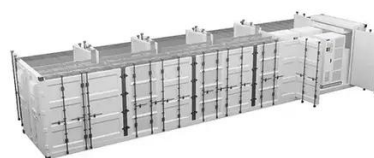

[600mm Wide 600mm Deep Racky Rax Wall Mounted Cabinet , 800mm x 600mm](#)

Our range of 600mm wall mounted data cabinets have been designed with ease of installation and maintenance in mind. The high specification of the cabinet means it's suitable for almost ...