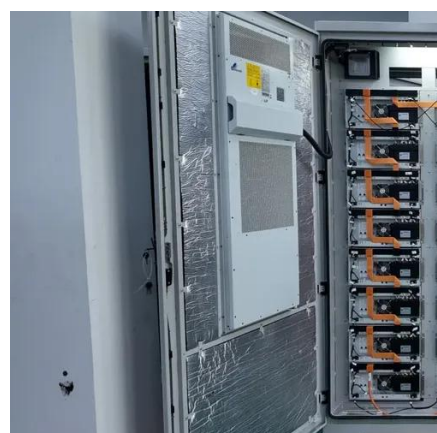

[600mm Wide x 1200mm Deep Server Cabinets/Racks , Comms ...](#)

Explore the range of 600mm Wide x 1200mm Deep Server Cabinets/Racks available at Comms Express, Networking Reseller - Free Delivery Available To Buy Online Today.