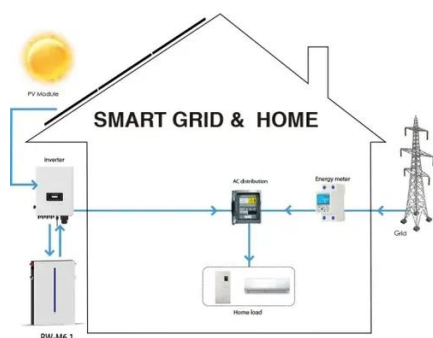

Tecmojo 6U 600mm Depth Mesh Tecmojo 6U 600mm Depth Mesh Door Elite Wall Mount Cabinet (Flat Pack) Shipping calculated at checkout. This item is a recurring or deferred ...