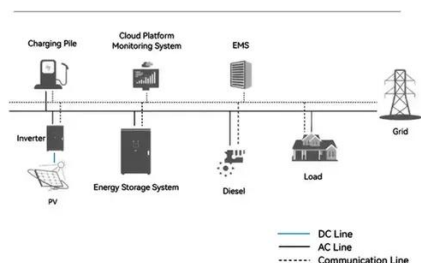

### [RANKING OF ENERGY STORAGE RELATED COMPANIES](#)

Mbabane Energy Storage Station Energy Saving Equipment Where is Mbabane located?The capital city of Hhohho Province, and also the capital of Swaziland, is Mbabane. It is situated in ...

### [SOUTH SUDAN ENERGY STORAGE MANUFACTURERS RANKING](#)

Mbabane Energy Storage Station Energy Saving Equipment Where is Mbabane located?The capital city of Hhohho Province, and also the capital of Swaziland, is Mbabane. It is situated in ...

### [Energy storage cabinet enterprise ranking](#)

Energy storage cabinet enterprise ranking list Top 10 smart energy storage systems in China. Rank Smart energy storage systems; 1: REPT: Smart liquid-cooled energy storage solutions: ...

### System Topology