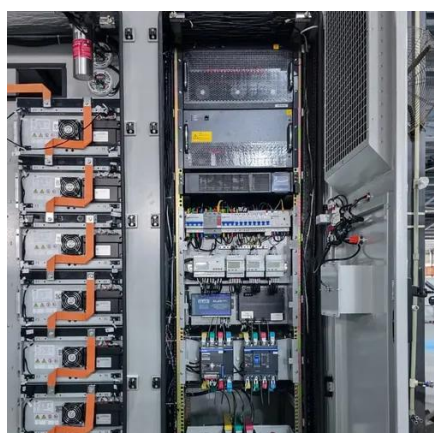

[Outdoor Enclosures , NEMA-Rated Telecom Cabinets , IP55, ...](#)