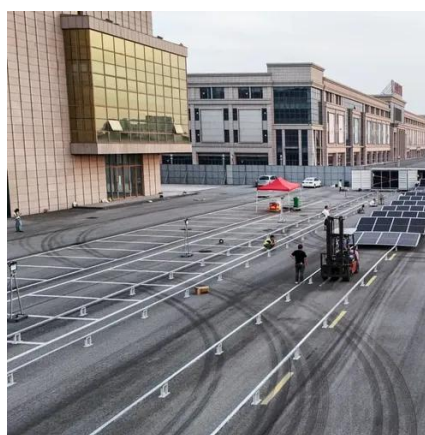

Marseille outdoor telecom enclosure 40kwh

[Outdoor Telecommunication Enclosures](#)

Versatile installation features: Our enclosures have two universal wall and pole mounting brackets and an adjustable and removable back plate. This ...

[Telecom Cabinets , Telecommunication Enclosures , Telecom Enclosure](#)

With integrated North American manufacturing facilities and in-house engineering expertise, we can quickly customize our cabinets and enclosures to precisely meet the needs of your ...

[Weatherproof Outdoor Electrical Enclosures](#)

Discover AZE Telecom's weatherproof outdoor electrical enclosures and durable outdoor cabinets. Protect your electrical and telecom equipment ...

[Telecom System Integration and Outdoor Network Enclosure ...](#)

Westell offers secure, weather-tight outdoor network enclosures to protect electronic equipment for outdoor telecom networks.