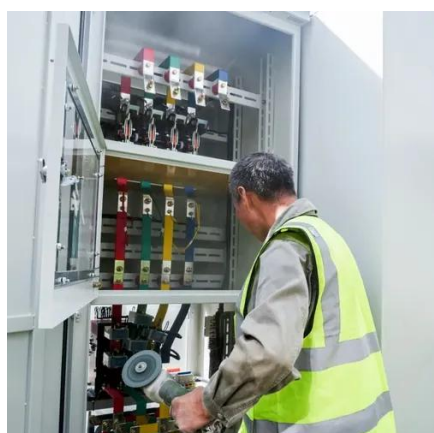

[MANAMA OUTDOOR ENERGY STORAGE POWER BRAND](#)