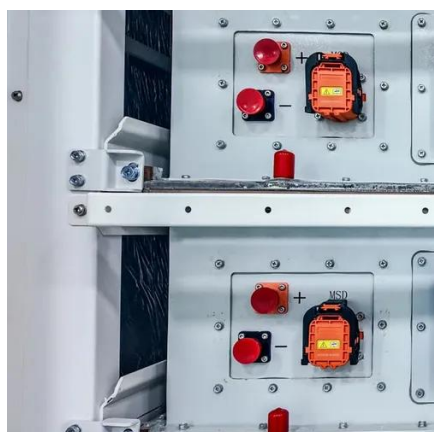

[The Ultimate Guide to Your RV's Solar Energy Storage System](#)

A comprehensive overview of RV solar energy storage, covering battery selection, system components, and effective power management. Learn how to optimize your setup for ...