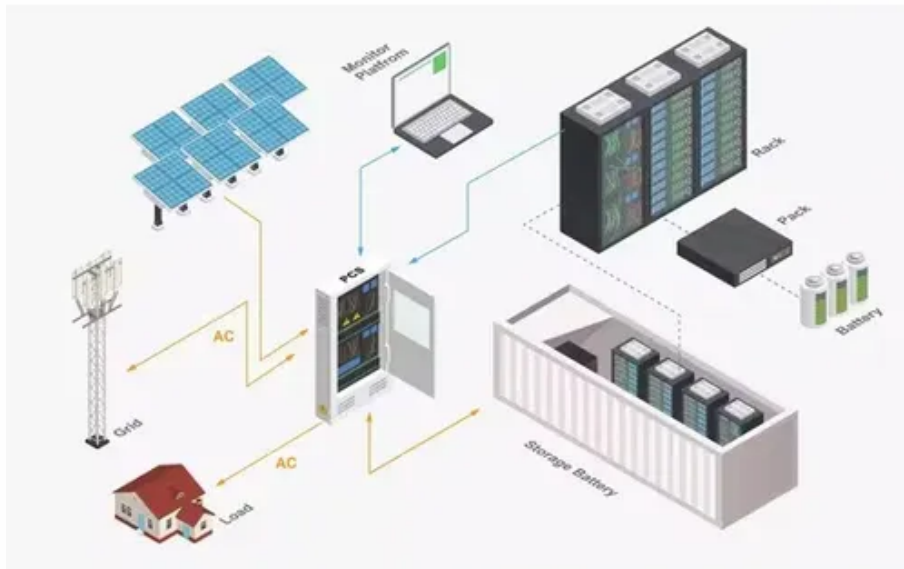

Manama rv energy storage power supply

Manama rv energy storage power supply

[MANAMA ON BOARD ENERGY STORAGE POWER SUPPLY THE](#)

Marseille Energy Storage Power Station Project Built at the Marseille-Fos Port, the marine geothermal power station Thassalia is the first in France, and even in Europe, to use the sea's ...

[MANAMA ON BOARD ENERGY STORAGE POWER SUPPLY THE](#)

With the expanding introduction of renewable energy sources and advances in semiconductor and energy storage technologies, direct current (DC) distribution systems that combine renewable ...

Embracing the elements making up an RV energy storage power supply can significantly boost experience and sustainability while ...

[Manama Lithium Energy Storage Power Production Company](#)

Hybrid Inverter Solutions for Off-Grid Containerized Systems Our hybrid inverters bridge solar input, energy storage, and local grid or generator power in containerized environments. With ...

Integrating these components effectively is crucial for maximizing the overall efficiency of an RV energy storage power supply system. Proper configuration involves ...

[The Ultimate Guide to Your RV's Solar Energy Storage System](#)