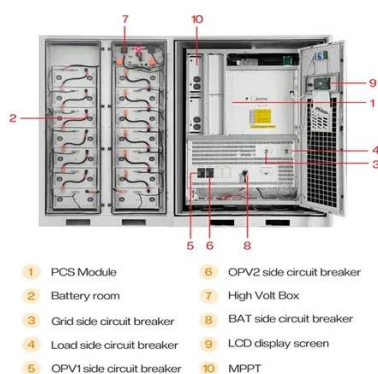

Schneider Electric Malaysia. LIBSEOPT002 - Galaxy Lithium-ion Battery Cabinet SMPS AC/DC Converter.