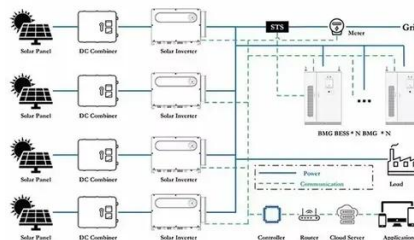

General maintenance guidelines Computer maintenance means keeping your computer in a good condition both internally and externally. A well-maintained computer looks ...