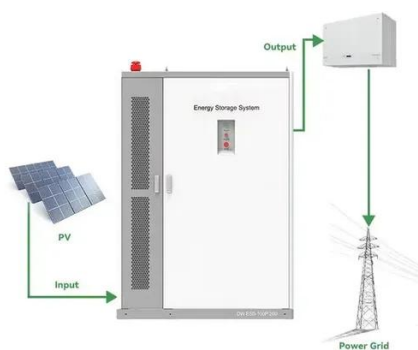

[Data Center Power Consumption Per Rack , Server Rack Power ...](#)

Thus, tech staff and maintenance employees should take time and effort to calculate the amount of the required power to feed one rack and an entire center, taking into ...