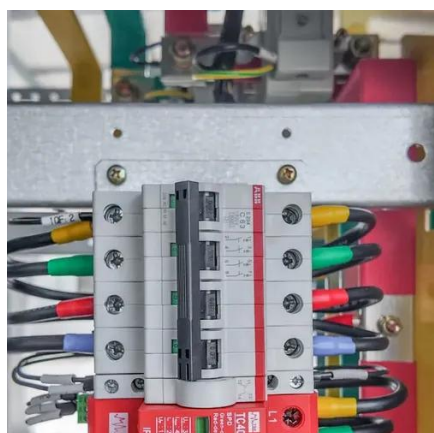

Low-pressure integrated energy storage cabinet for agricultural irrigation in managua

Low-pressure integrated energy storage cabinet for agricultural irrigation

[Cabinet Energy Storage System , VREMT](#)